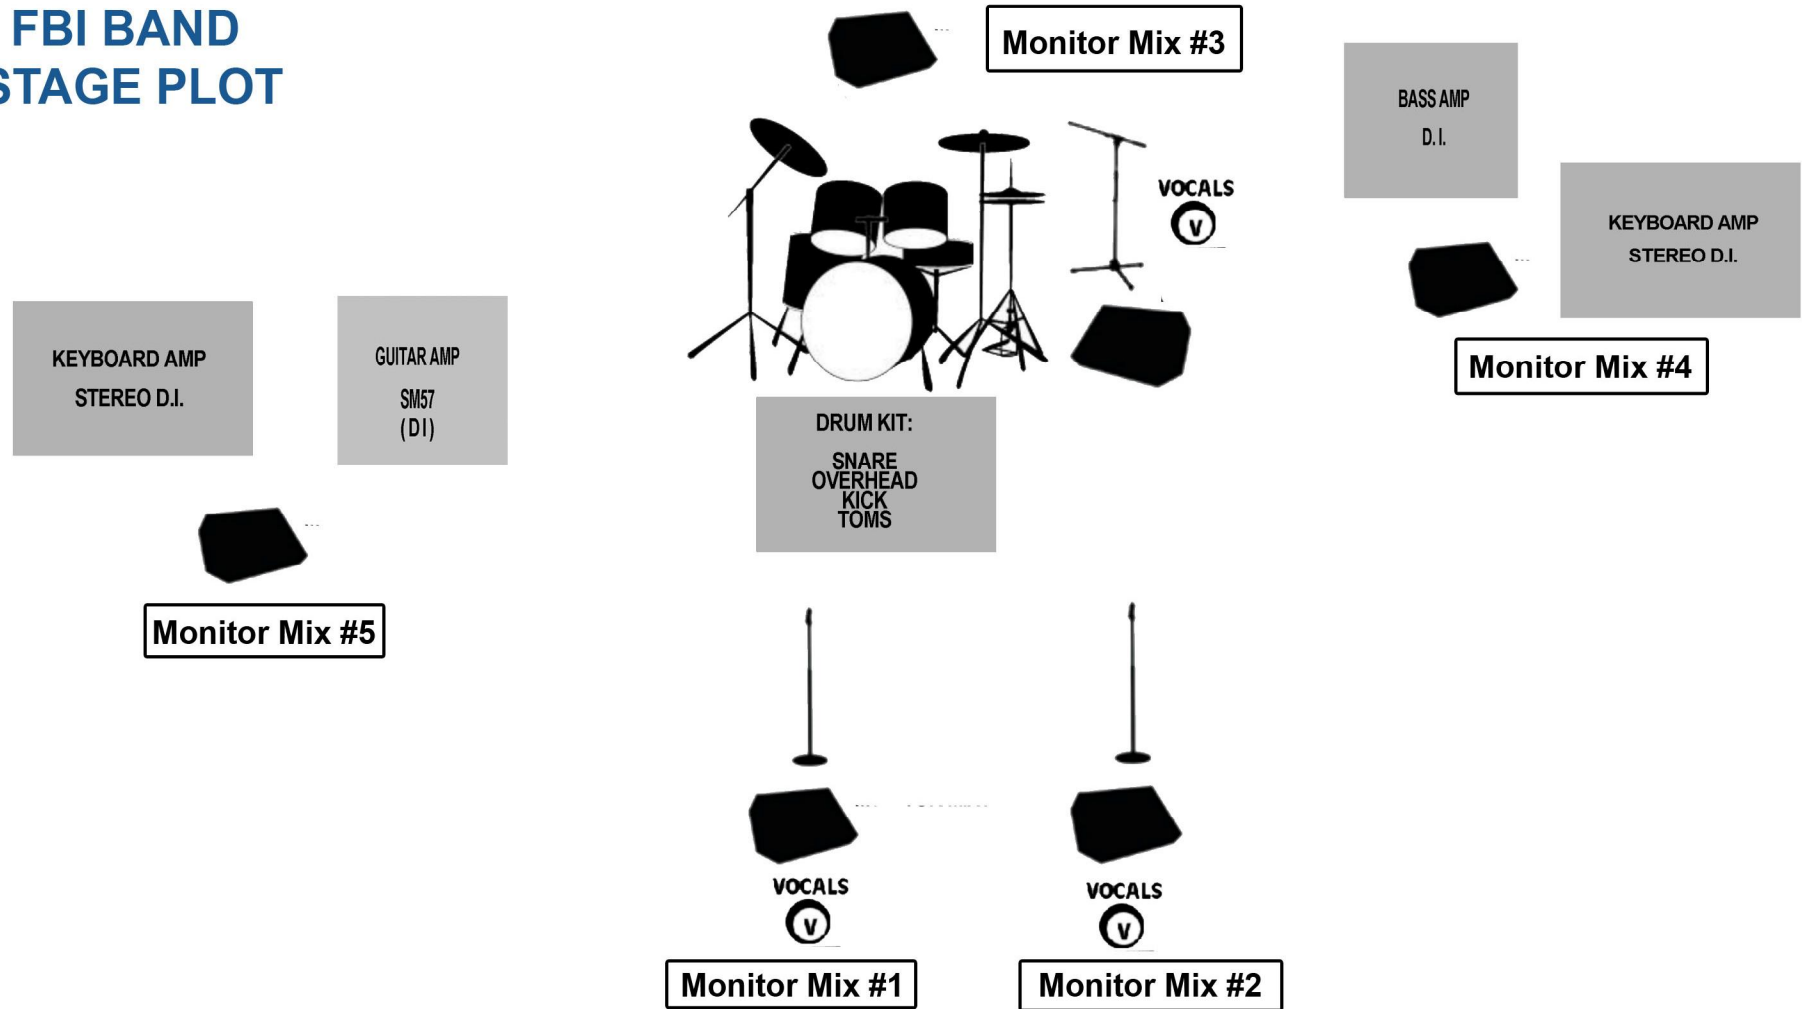

FBI

The Soul of Sacramento

FBI BAND STAGE PLOT

Input List:

Shure SM58 - Vocal Ch 1-3

Bass DI Input

Drum X4 for Kick, Snare, Overhead, Toms

Shure SM57 Micing Guitar Amp or DI