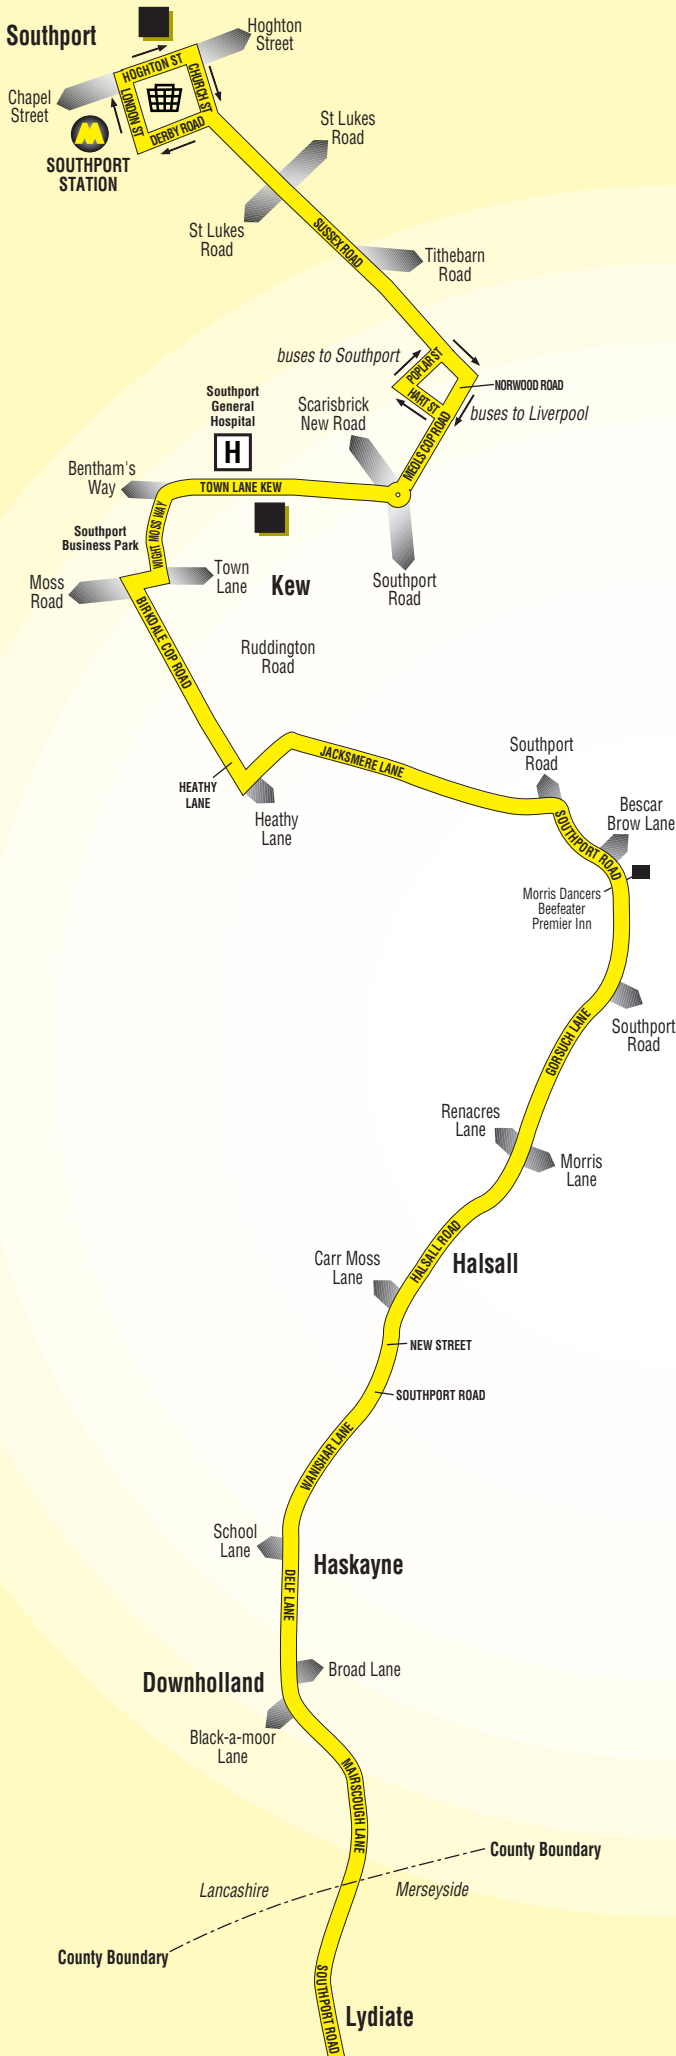

This page shows the Liverpool to Lydiate section of route.
 The next page shows the Lydiate to Southport section of route.

Route 300: Southport - Liverpool

Route 300: Southport - Liverpool

Route 300 between Liverpool and Southport: from LIVERPOOL QUEEN SQUARE BUS STATION via Crosshall Street, Victoria Street, Byrom Street, Scotland Road, Stanley Road, Linacre Lane, Northfield Road, Moss Lane, Orrell Lane, Walton Vale, Warbreck Moor, Ormskirk Road, Dunning's Bridge Road, Northway, Liverpool Road South, Liverpool Road North, Southport Road, Maircough Lane, Delf Lane, Wanishar Lane, Southport Road, New Street, Halsall Road, Gorsuch Lane, Southport Road, Jacksmere Lane, Heathy Lane, Birkdale Cop Road, Town Lane, Wight Moss Way, Town Lane Kew, Meols Cop Road, Hart Street, Poplar Street, Sussex Road, Church Street, Derby Road, London Street, Houghton Street to Southport (Houghton Street).

Route 300 between Southport and Liverpool: from SOUTHPORT (HOGHTON STREET) via Houghton Street, Church Street, Sussex Road, Norwood Road, Meols Cop Road, Town Lane Kew, Wight Moss Way, Town Lane, Birkdale Cop Road, Heathy Lane, Jacksmere Lane, Southport Road, Gorsuch Lane, Halsall Road, New Street, Southport Road, Wanishar Lane, Delf Lane, Maircough Lane, Southport Road, Liverpool Road North, Liverpool Road South, Northway, Dunning's Bridge Road, Ormskirk Road, Warbreck Moor, Walton Vale, Orrell Lane, Moss Lane, Northfield Road, Linacre Lane, Stanley Road, Scotland Road, Byrom Street, Old Haymarket, St John's Lane to LIVERPOOL QUEEN SQUARE BUS STATION.