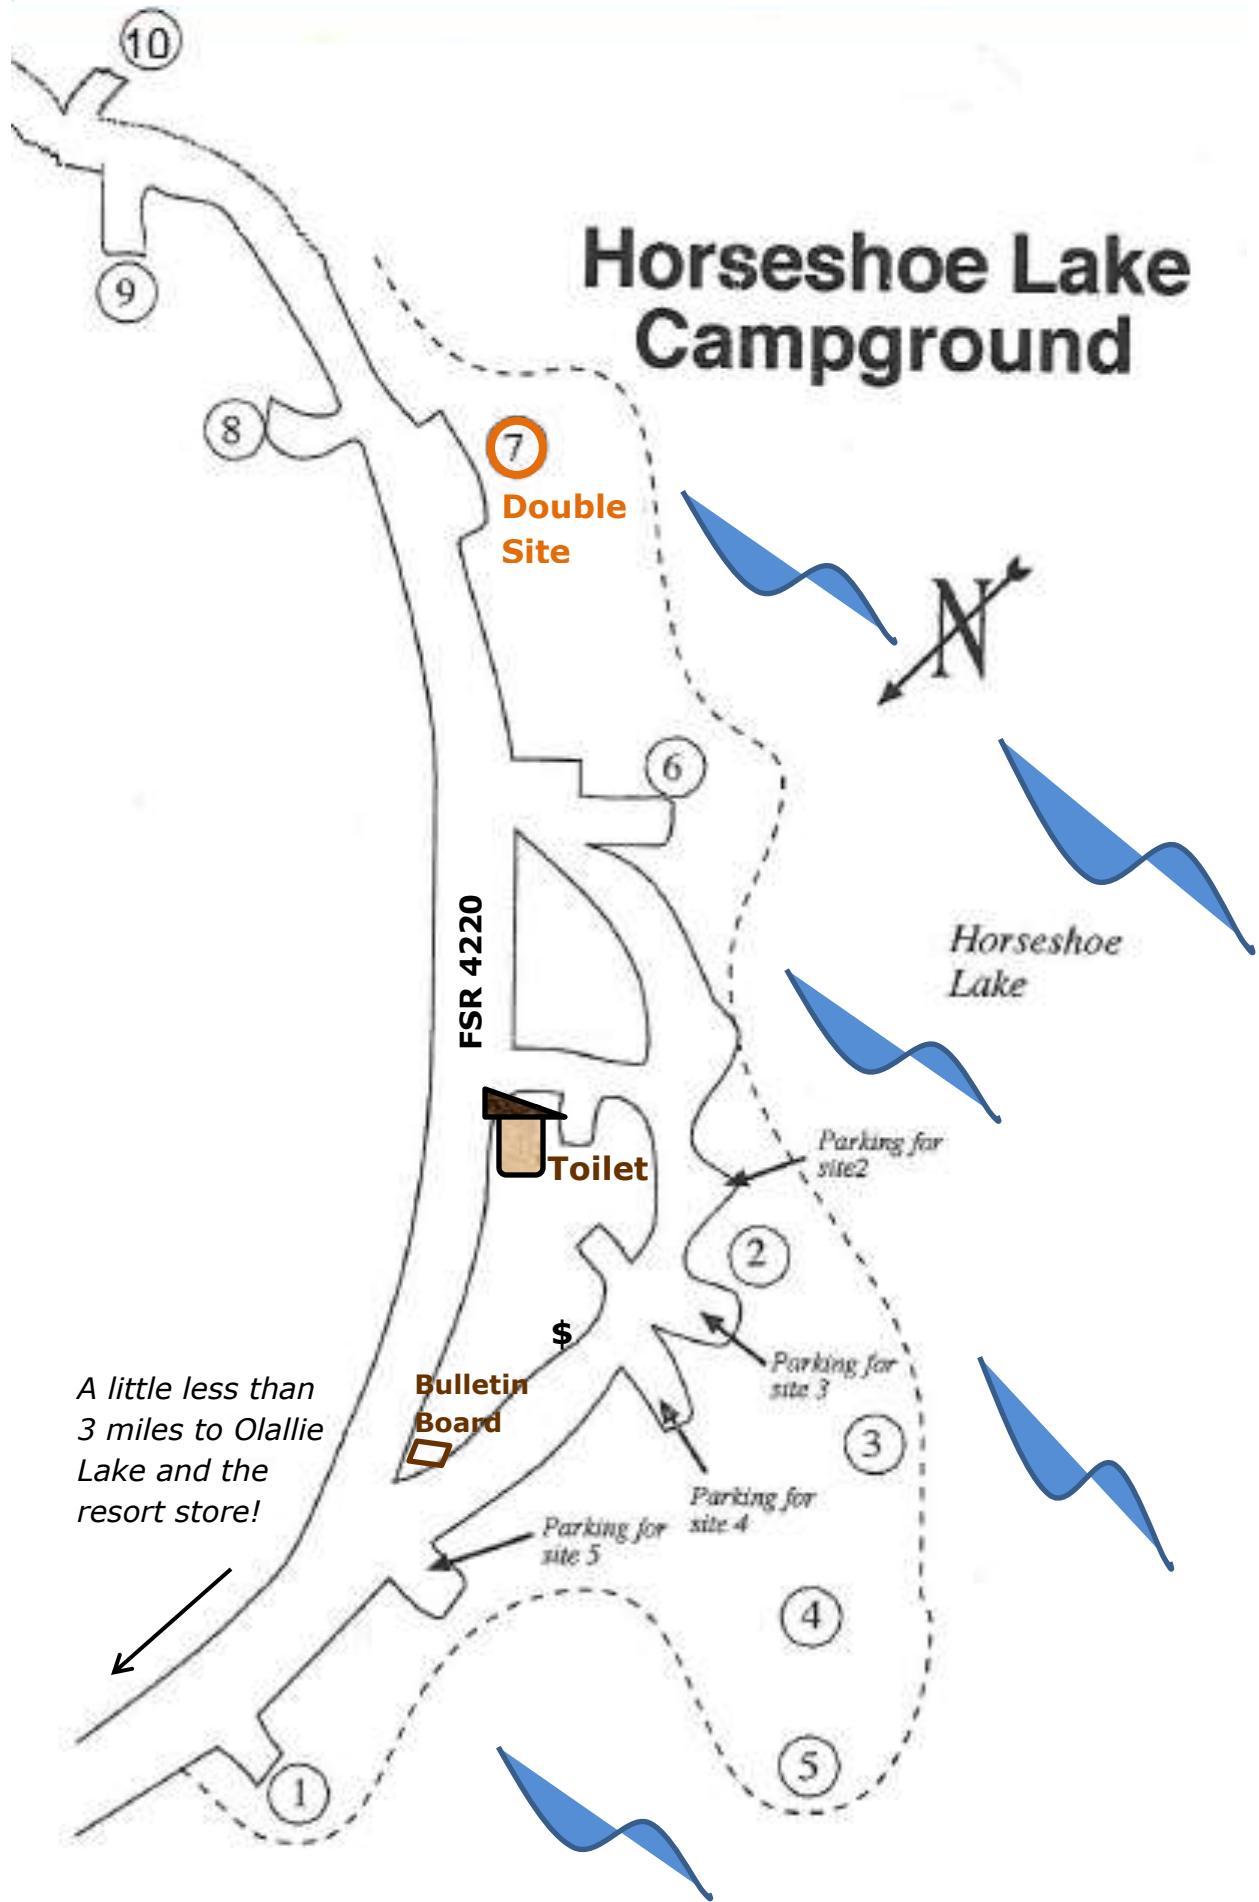

Horseshoe Lake Campground

7
Double Site

Horseshoe Lake

FSR 4220

Toilet

Parking for site 2

2

Parking for site 3

3

Parking for site 4

4

Parking for site 5

5

A little less than 3 miles to Olallie Lake and the resort store!

Bulletin Board

\$

1

8

9

10