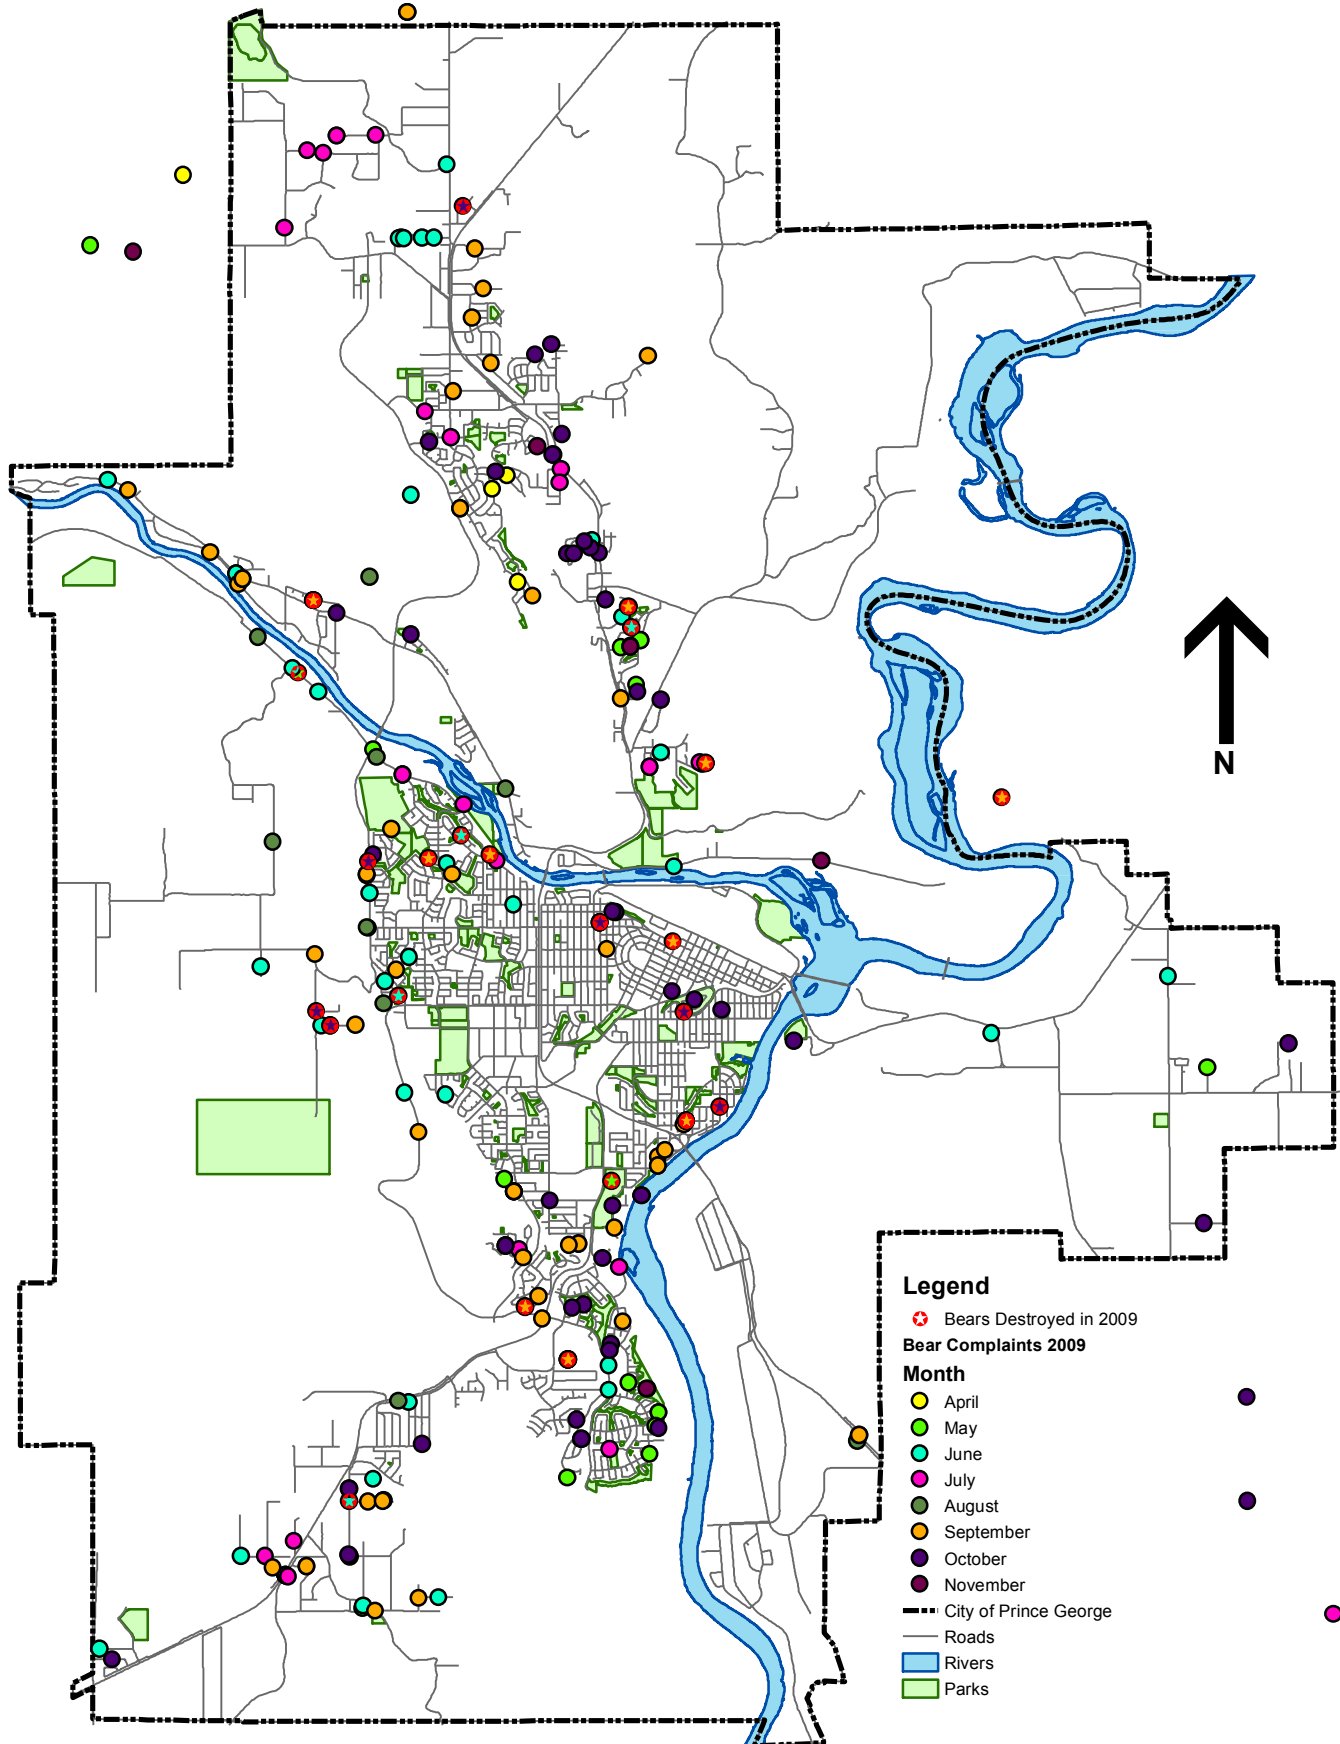

Prince George Bear Complaints 2009

Legend

★ Bears Destroyed in 2009

Bear Complaints 2009

Month

- April
- May
- June
- July
- August
- September
- October
- November

--- City of Prince George

— Roads

■ Rivers

■ Parks

0 875 1,750 3,500 5,250 7,000 Meters

Latest update: June 22, 2010

This map represents bear complaints called to the Conservation Officer Services in 2008 for Prince George and surrounding areas.