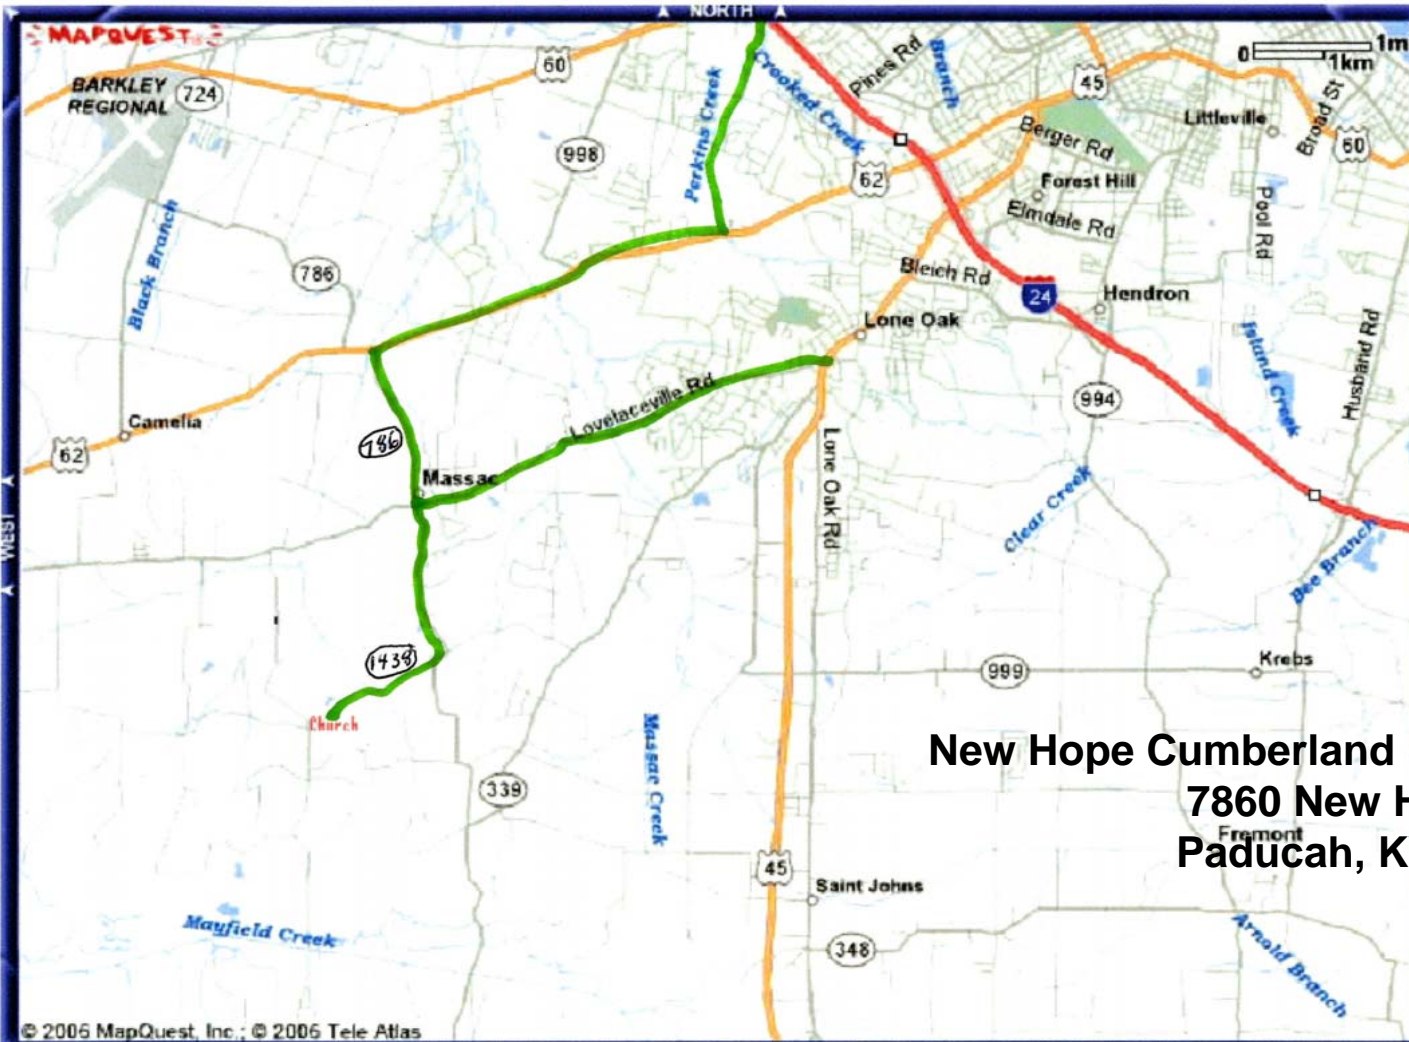

I24 and Hwy 45

Lone Oak Road South (Hwy 45)--1.6 miles
Right turn on Lovelaceville Rd (Hwy 1322)—3.6 miles
Left turn on Mayfield-Metropolis Rd (Hwy 786)—2.7 miles
Right turn on New Hope Church, (Hwy1438) Rd 1.4 Miles
Church On left

I24 and Hwy 60

Hwy 60—4.7 miles
Left turn on Mayfield-Metropolis Rd (Hwy 786)—3.9 miles
Right turn on Hwy1438, New Hope Church Rd 1.4 Miles
Church On left

Kentucky Oaks Mall

Take Holt Rd—2.0 miles
Turn right on Hwy 60—2.3 miles
Left turn on Mayfield-Metropolis Rd (Hwy 786)—3.9 miles
Right turn on Hwy1438, New Hope Church Rd 1.4 Miles
Church On left