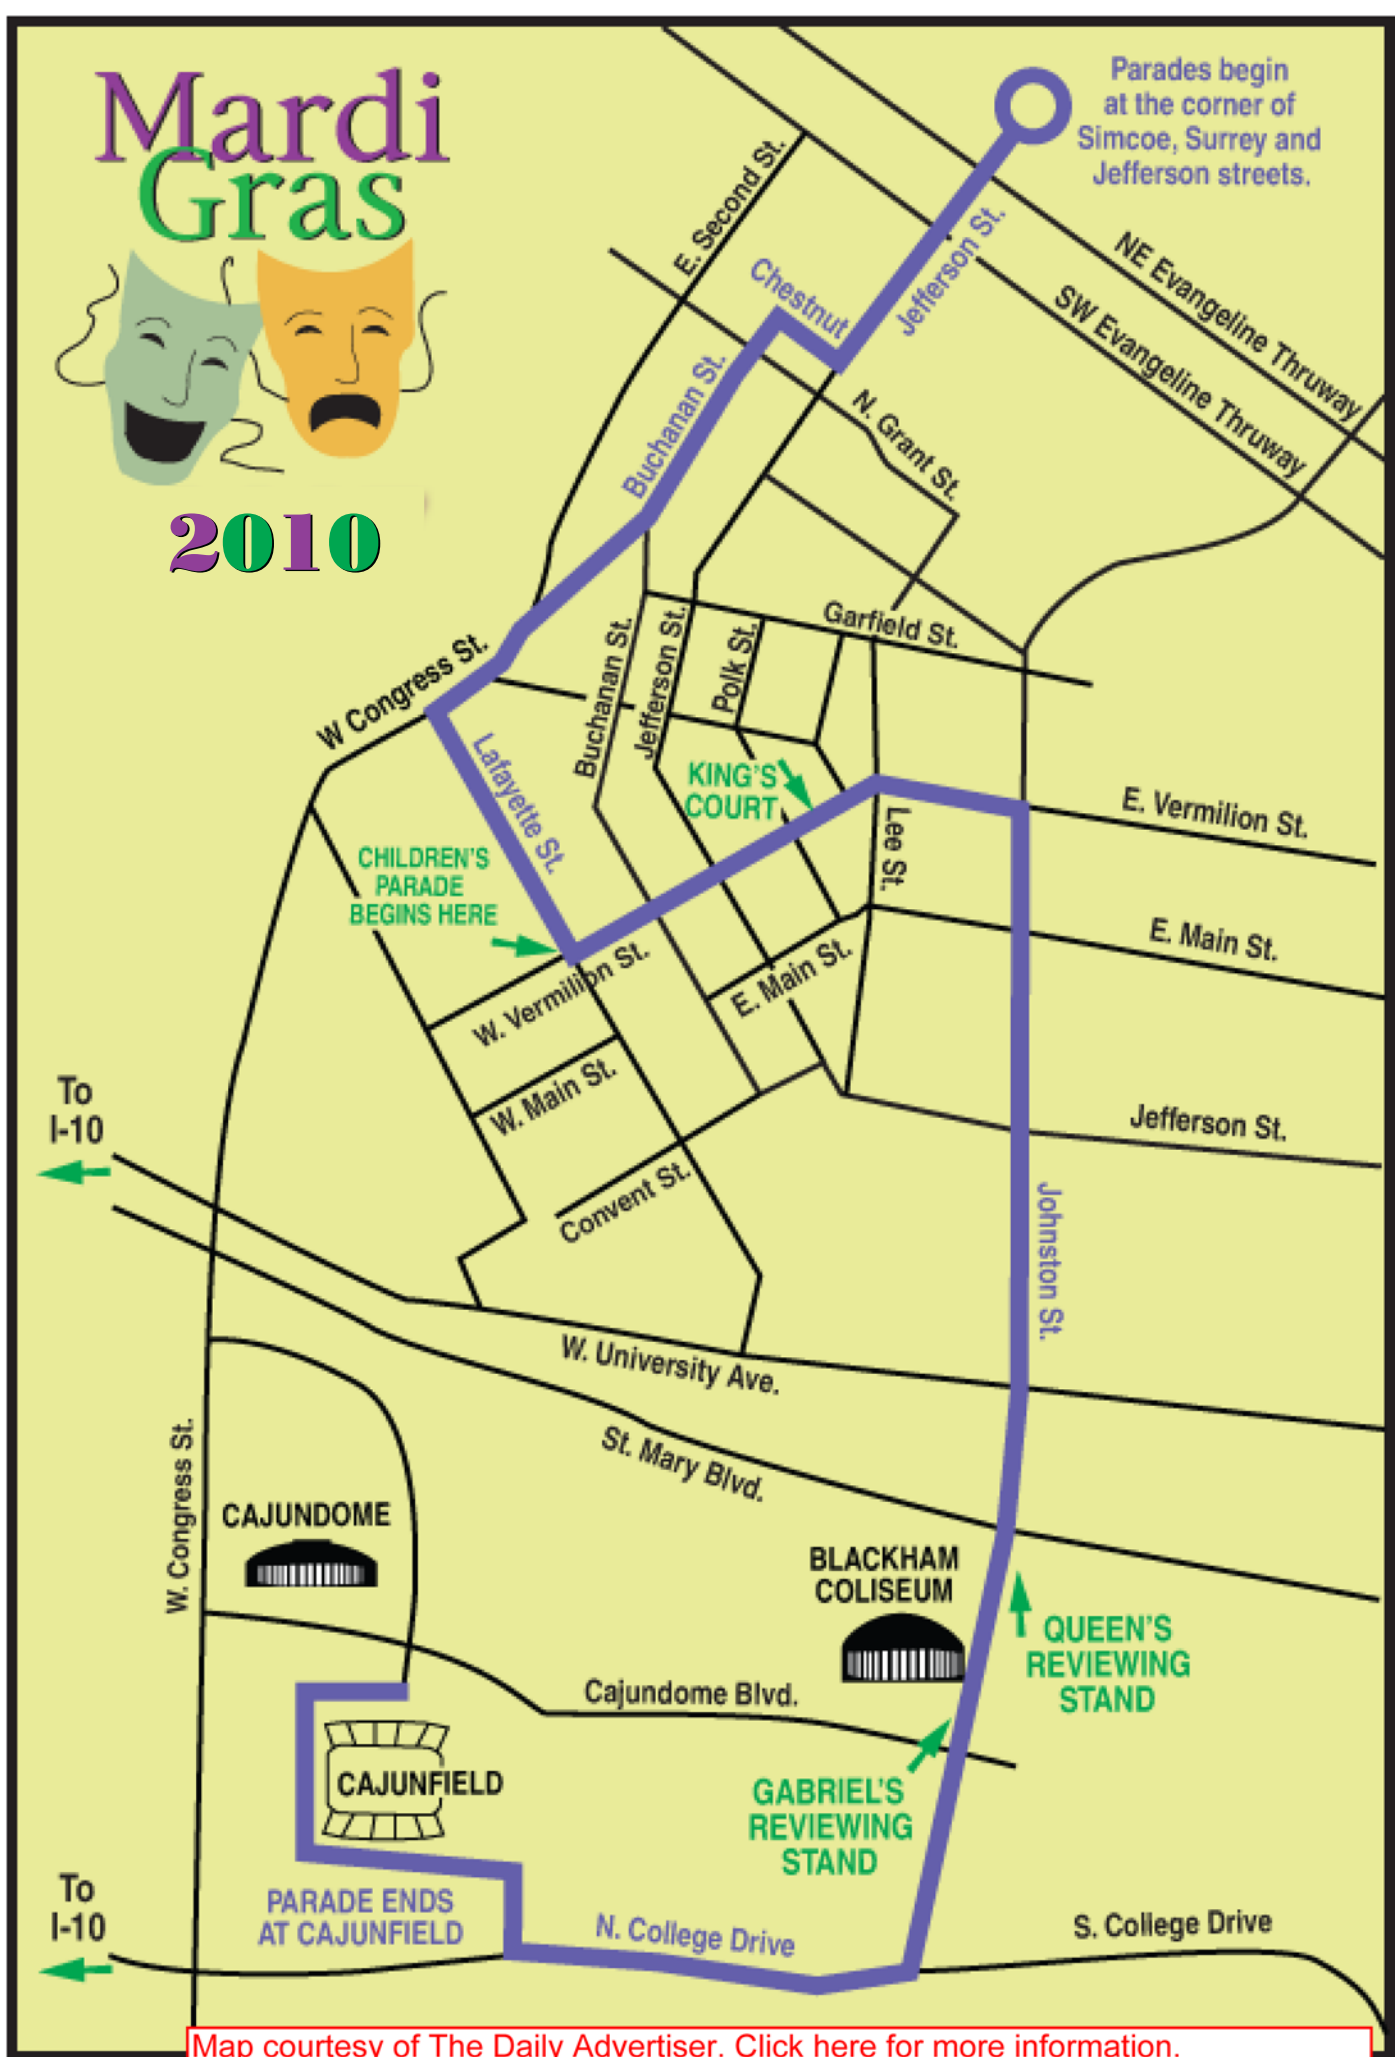

Mardi Gras

2010

Parades begin at the corner of Simcoe, Surrey and Jefferson streets.

Map courtesy of The Daily Advertiser. [Click here for more information.](#)