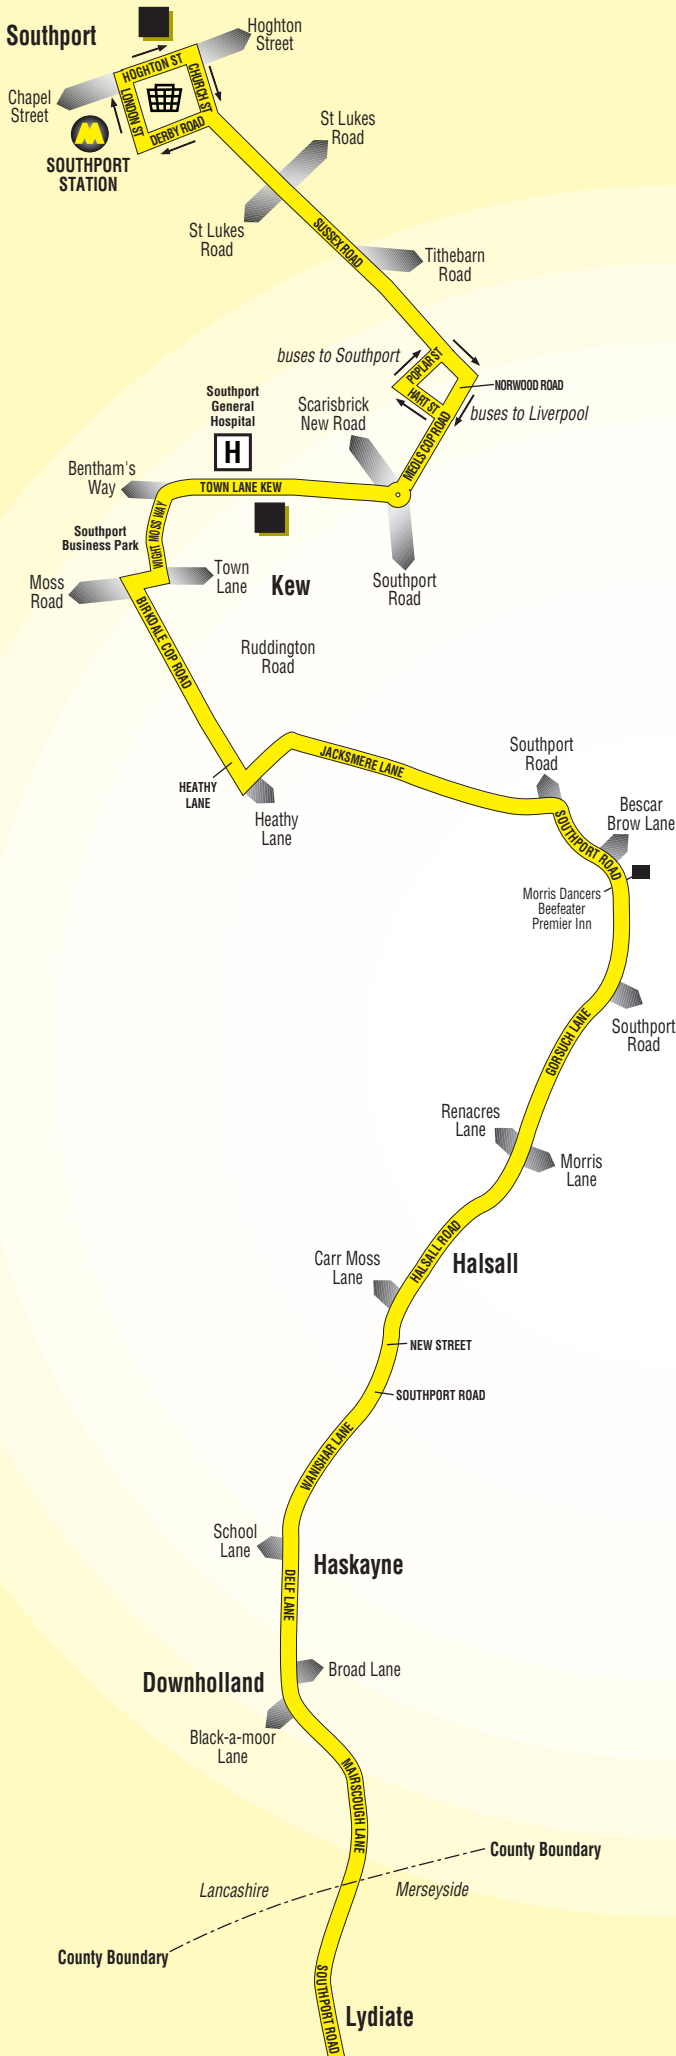

Route 300: Southport - Liverpool

Route 300 between Liverpool and Southport: from LIVERPOOL QUEEN SQUARE BUS STATION via Crosshall Street, Victoria Street, Byrom Street, Scotland Road, Stanley Road, Linacre Lane, Northfield Road, Moss Lane, Orrell Lane, Walton Vale, Warbreck Moor, Ormskirk Road, Dunning's Bridge Road, Northway, Liverpool Road South, Liverpool Road North, Southport Road, Maircough Lane, Delf Lane, Wanishar Lane, Southport Road, New Street, Halsall Road, Gorsuch Lane, Southport Road, Jacksmere Lane, Heathy Lane, Birkdale Cop Road, Town Lane, Wight Moss Way, Town Lane Kew, Meols Cop Road, Hart Street, Poplar Street, Sussex Road, Church Street, Derby Road, London Street, Houghton Street to Southport (Houghton Street).

Route 300 between Southport and Liverpool: from SOUTHPORT (HOGHTON STREET) via Houghton Street, Church Street, Sussex Road, Norwood Road, Meols Cop Road, Town Lane Kew, Wight Moss Way, Town Lane, Birkdale Cop Road, Heathy Lane, Jacksmere Lane, Southport Road, Gorsuch Lane, Halsall Road, New Street, Southport Road, Wanishar Lane, Delf Lane, Maircough Lane, Southport Road, Liverpool Road North, Liverpool Road South, Northway, Dunning's Bridge Road, Ormskirk Road, Warbreck Moor, Walton Vale, Orrell Lane, Moss Lane, Northfield Road, Linacre Lane, Stanley Road, Scotland Road, Byrom Street, Old Haymarket, St John's Lane to LIVERPOOL QUEEN SQUARE BUS STATION.

This page shows the Southport to Lydiate section of route.
The previous page shows the Lydiate to Liverpool section of route.